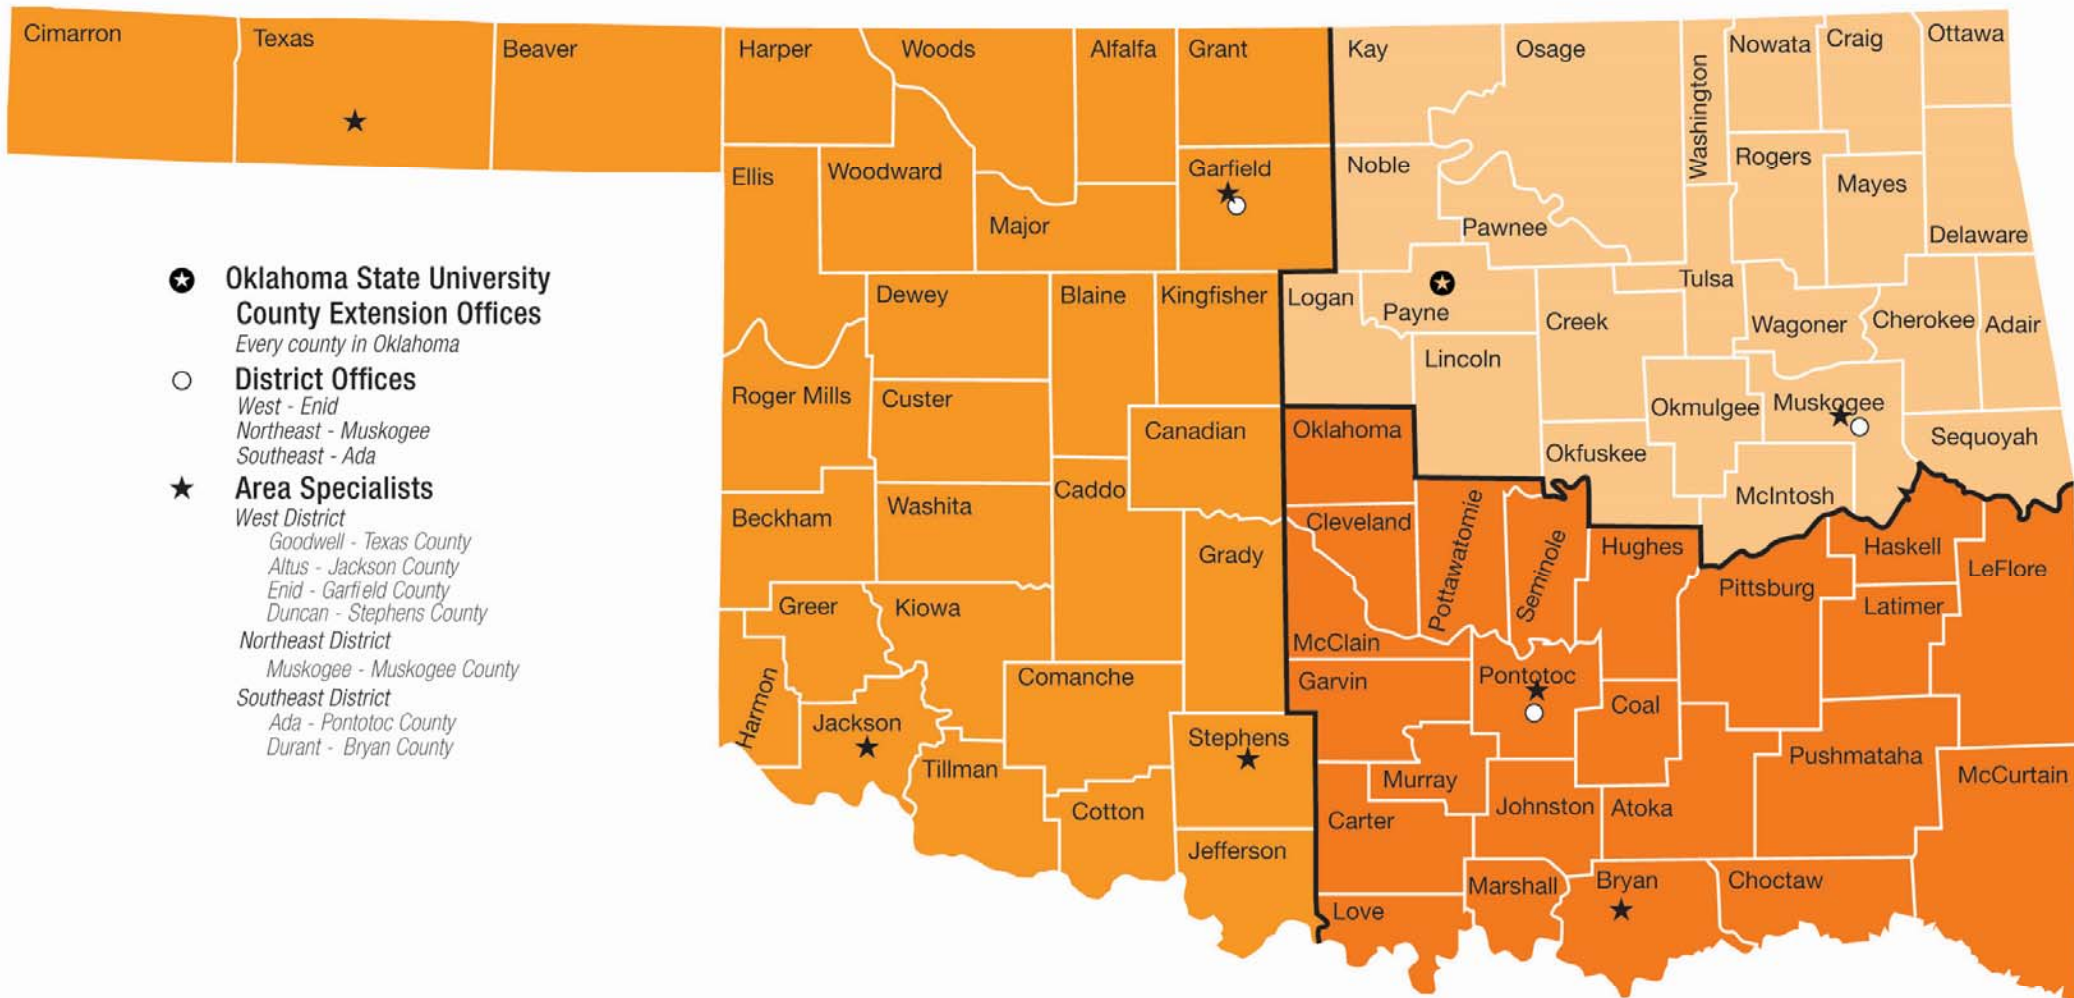

Oklahoma Cooperative Extension Service

★ **Oklahoma State University
County Extension Offices**

Every county in Oklahoma

○ **District Offices**

West - Enid

Northeast - Muskogee

Southeast - Ada

★ **Area Specialists**

West District

Goodwell - Texas County

Altus - Jackson County

Enid - Garfield County

Duncan - Stephens County

Northeast District

Muskogee - Muskogee County

Southeast District

Ada - Pontotoc County

Durant - Bryan County